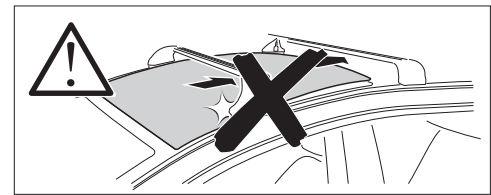

This kit is only for vehicles with flush railing.

**1 KIT**  
Safety

079 x4    130 x4    048 x4    Spare Part 54201 x4

Max: 75 kg / 165 lbs

Max 130 km/h / 80 Mph

**2 FOOT PACK**  
Instructions

4 Nm x1

80 km/h / 50 Mph